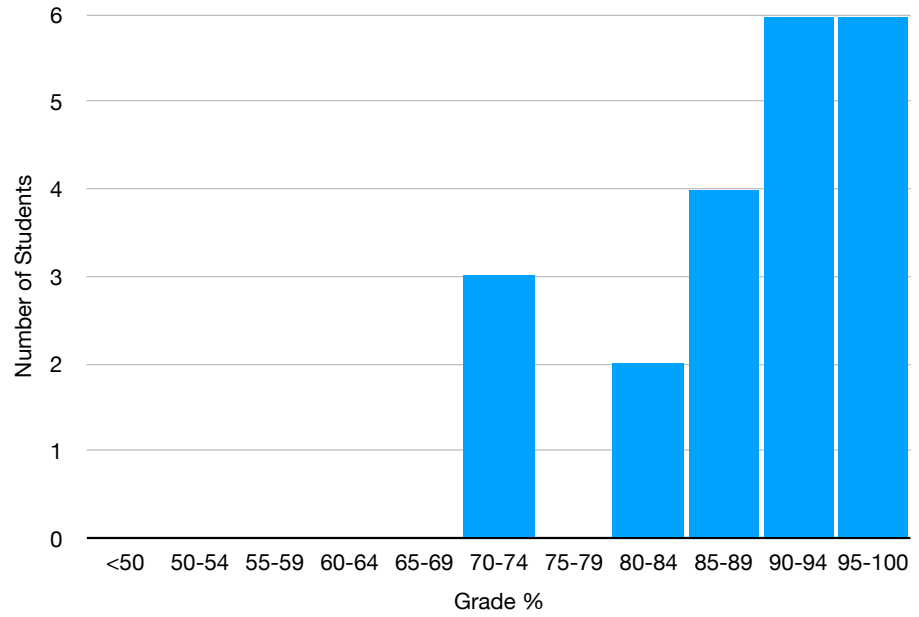

## AP Physics 1 (2022)

Grade Distribution

Grade %	Number of Students
<50	0
50-54	0
55-59	0
60-64	0
65-69	0
70-74	3
75-79	0
80-84	2
85-89	4
90-94	6
95-100	6
<b>Total</b>	<b>21</b>

Statistics

<b>Mean</b>	88.9
<b>Median</b>	92
<b>Max</b>	99
<b>Min</b>	71